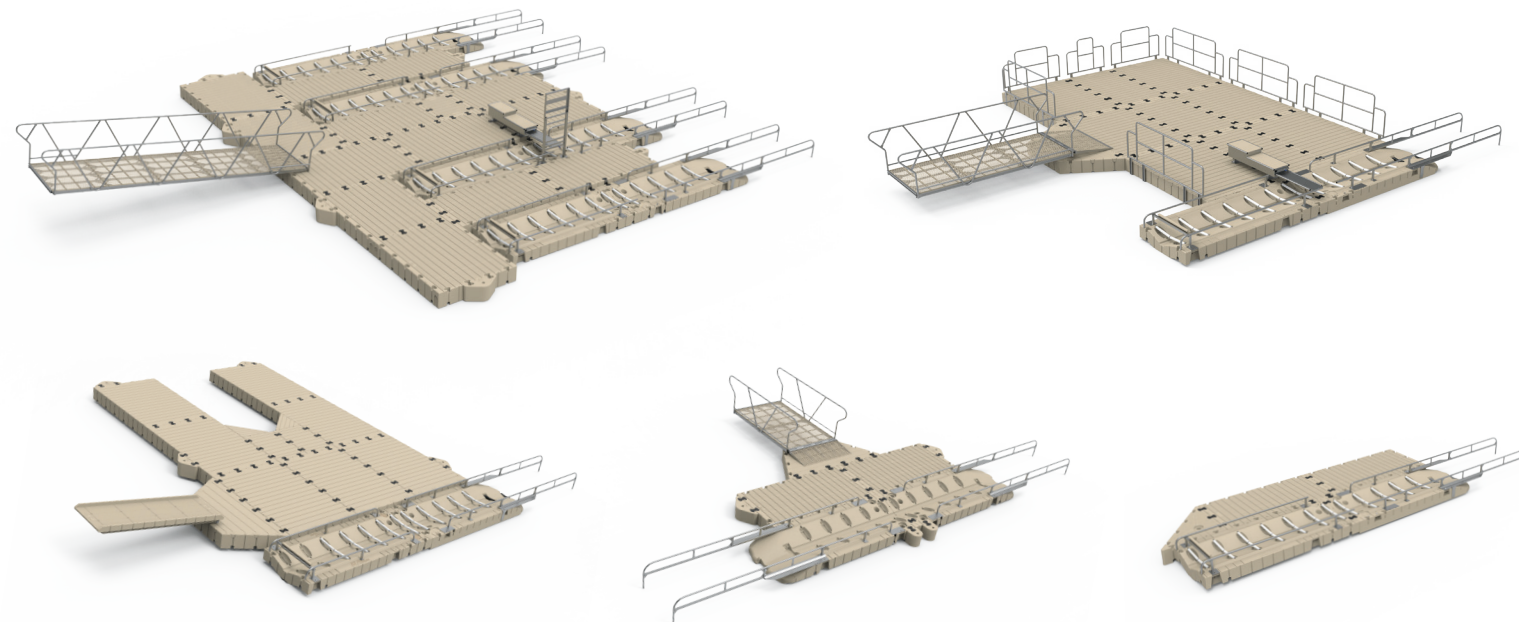

EZ LAUNCH[®] COMMERCIAL

LAUNCHING AND DOCKING

Kayaks & Canoes

HAS NEVER BEEN EASIER.

The EZ Launch[®] System's innovative one-piece design enables people of all experience and ability levels to stay dry and stable while entering, exiting and launching kayaks and canoes. With its ability to connect with standard and low profile EZ Dock sections or any other traditional dock, the EZ Kayak Launch can be installed virtually anywhere.

Engineered to safely get in and out of your kayak or canoe.

EZ LAUNCH® SYSTEM

Our standard EZ Launch unit can be custom designed in hundreds of configurations to fit any waterfront, including versions with one-way, drive-through, ADA-compliant and multi-unit launches.

EZ LAUNCH CAN BE CUSTOMIZED IN MULTIPLE CONFIGURATIONS DESIGNED TO FIT YOUR WATERFRONT – CONTACT YOUR LOCAL EZ DOCK SALES REPRESENTATIVE TO CREATE YOUR OWN.

WHY EZ DOCK IS THE BEST INVESTMENT YOU WILL EVER MAKE ON A

Flexible Flotation Technology

- Flotation chambers are constructed for optimal strength and structural integrity
- Designed to provide additional stability on the water
- Dock sections adapt easily to changing water conditions and levels