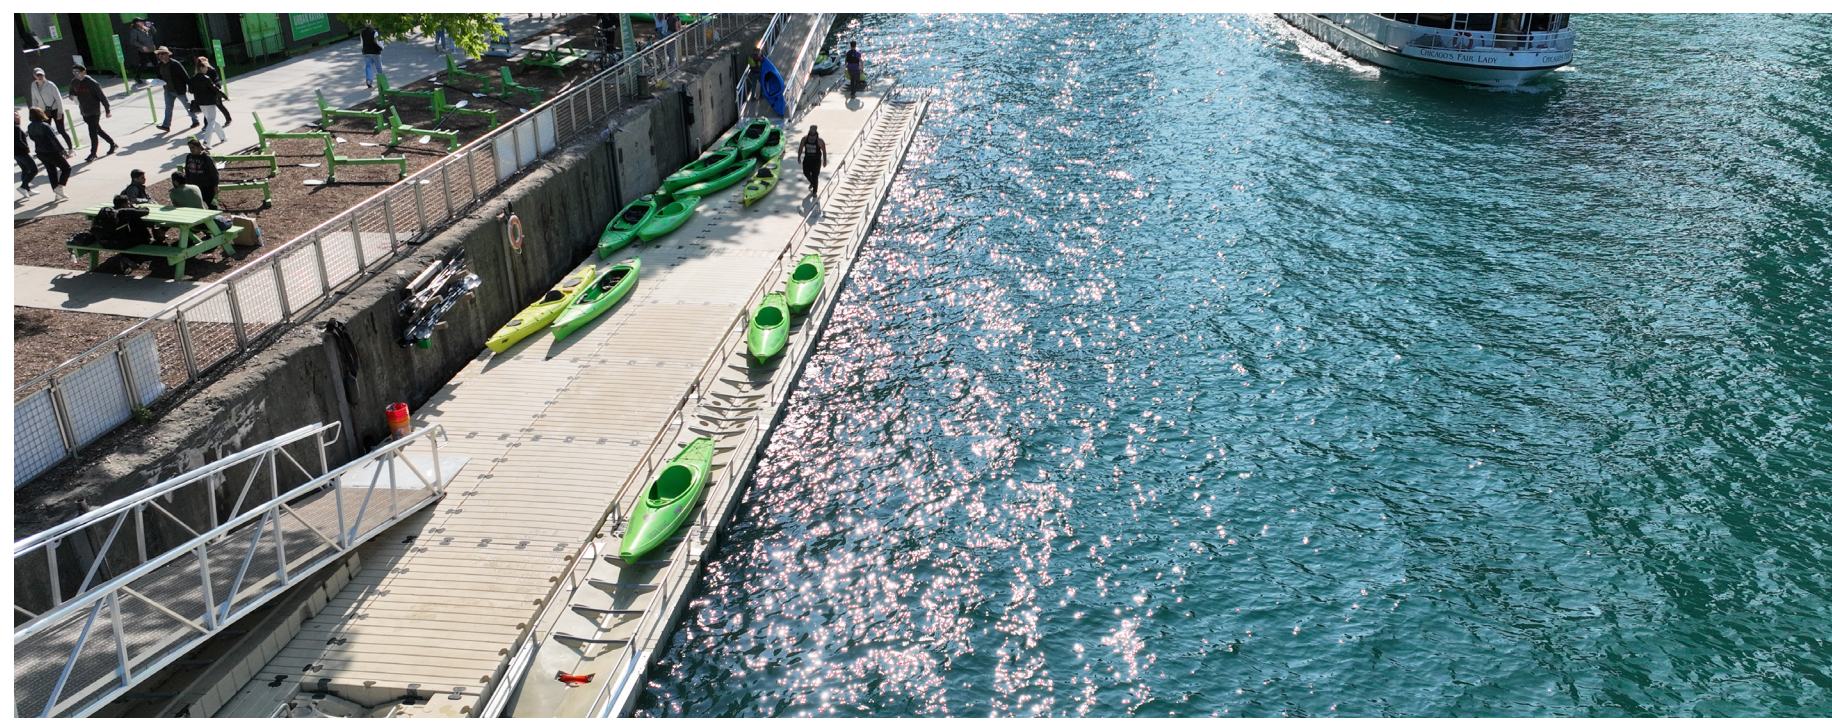

SSG TRAVIS MILLS FOUNDATION

GREATER STABILITY FOR ANY ABILITY

EZ Launch helps the Travis Mills Foundation get veterans and families on the water.

When the Travis Mills Foundation, a nonprofit organization that benefits and assists combat-injured veterans, needed help equipping its handicapped-accessible lake lodge in Rome, Maine, EZ Dock was honored to partner with them.

"EZ Dock stepped up, saw our project and understood we needed something stable," explained Retired United States Army Staff Sergeant Travis Mills, who formed the foundation. Sgt. Mills is also a quadruple amputee who survived an IED explosion while serving with the 82nd Airborne in Afghanistan.

"It's just a wonderful system that helps our families get in and out of the water quick and easy and makes them feel more independent and confident in themselves in their abilities," Sgt. Mills added.

To see the EZ Launch in action, visit ez-dock.com/viewEZLaunch

"We had 57 veterans and their families come this summer and every single family was able to get out in the water. Using a system like an EZ Launch, it makes sure that we take away some of those barriers that veterans face, especially if they're facing some kind of disability."

Brandy Cain
Marketing and Donor Relations Director, Travis Mills Foundation