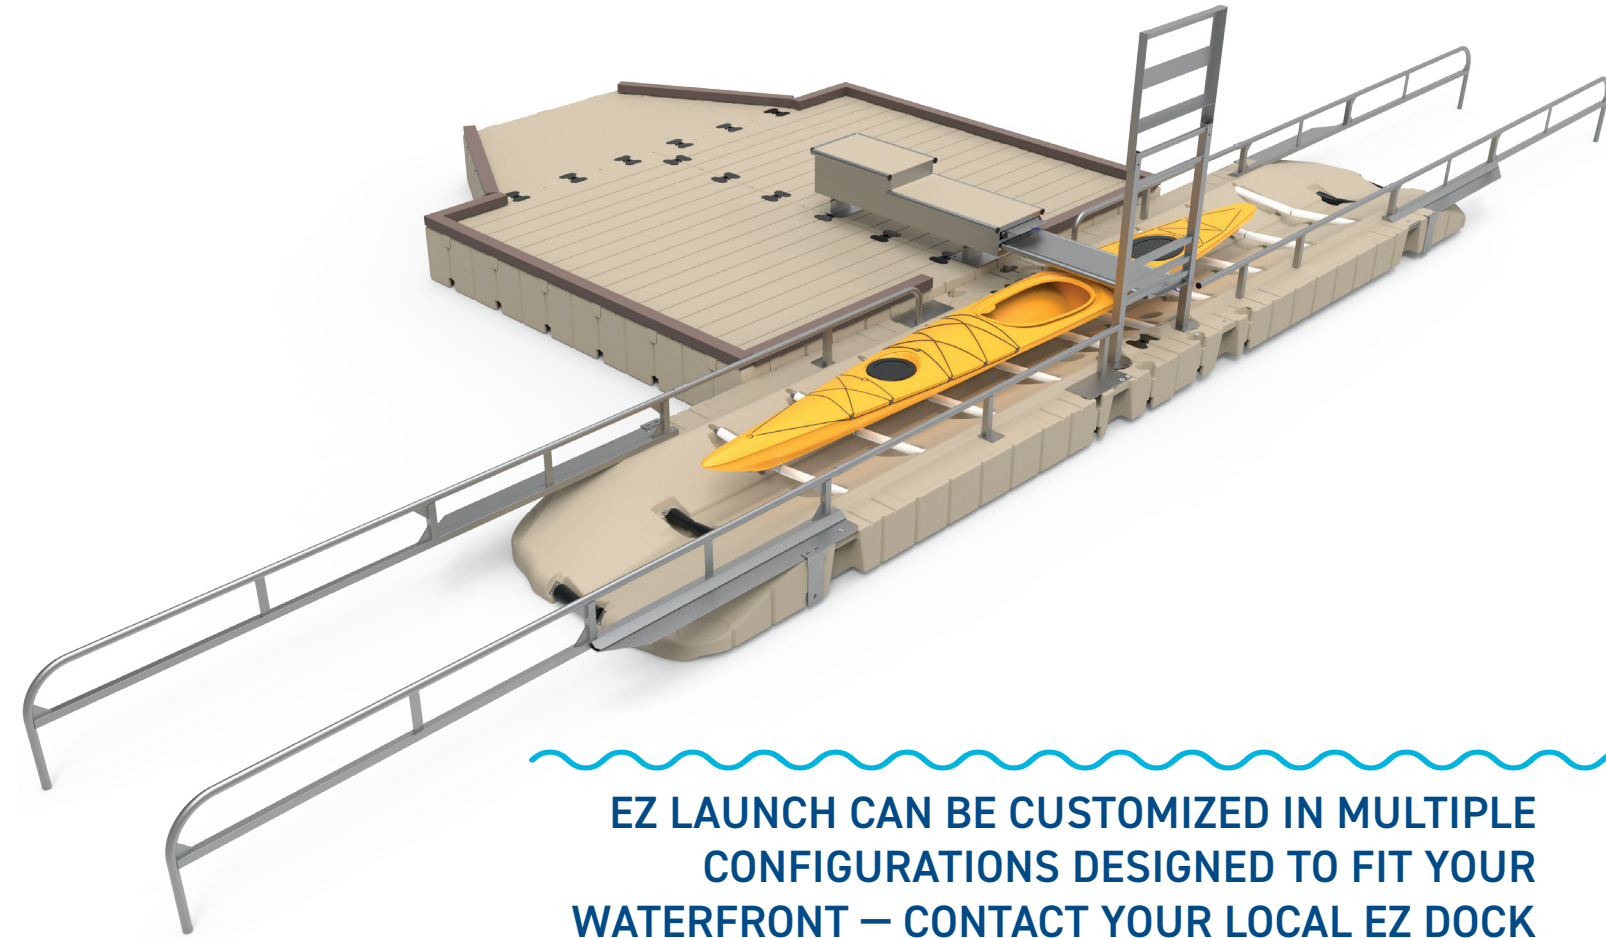

EZ LAUNCH[®] COMMERCIAL

LAUNCHING AND DOCKING

Kayaks & Canoes

HAS NEVER BEEN EASIER.

The EZ Launch[®] System's innovative one-piece design enables people of all experience and ability levels to stay dry and stable while entering, exiting and launching kayaks and canoes. With its ability to connect with standard and low profile EZ Dock sections or any other traditional dock, the EZ Kayak Launch can be installed virtually anywhere.

Universal Accessibility

A first in the industry, the EZ Launch Accessible Transfer System provides individuals with disabilities accessibility that exceeds the minimum requirements of the Americans with Disabilities Act (ADA).

Engineered to safely get in and out of your kayak or canoe.

EZ LAUNCH® SYSTEM

Our standard EZ Launch unit can be custom designed in hundreds of configurations to fit any waterfront, including versions with one-way, drive-through, ADA-compliant and multi-unit launches.

EZ LAUNCH CAN BE CUSTOMIZED IN MULTIPLE CONFIGURATIONS DESIGNED TO FIT YOUR WATERFRONT – CONTACT YOUR LOCAL EZ DOCK SALES REPRESENTATIVE TO CREATE YOUR OWN.

WHY EZ DOCK IS THE BEST INVESTMENT YOU WILL EVER MAKE ON A