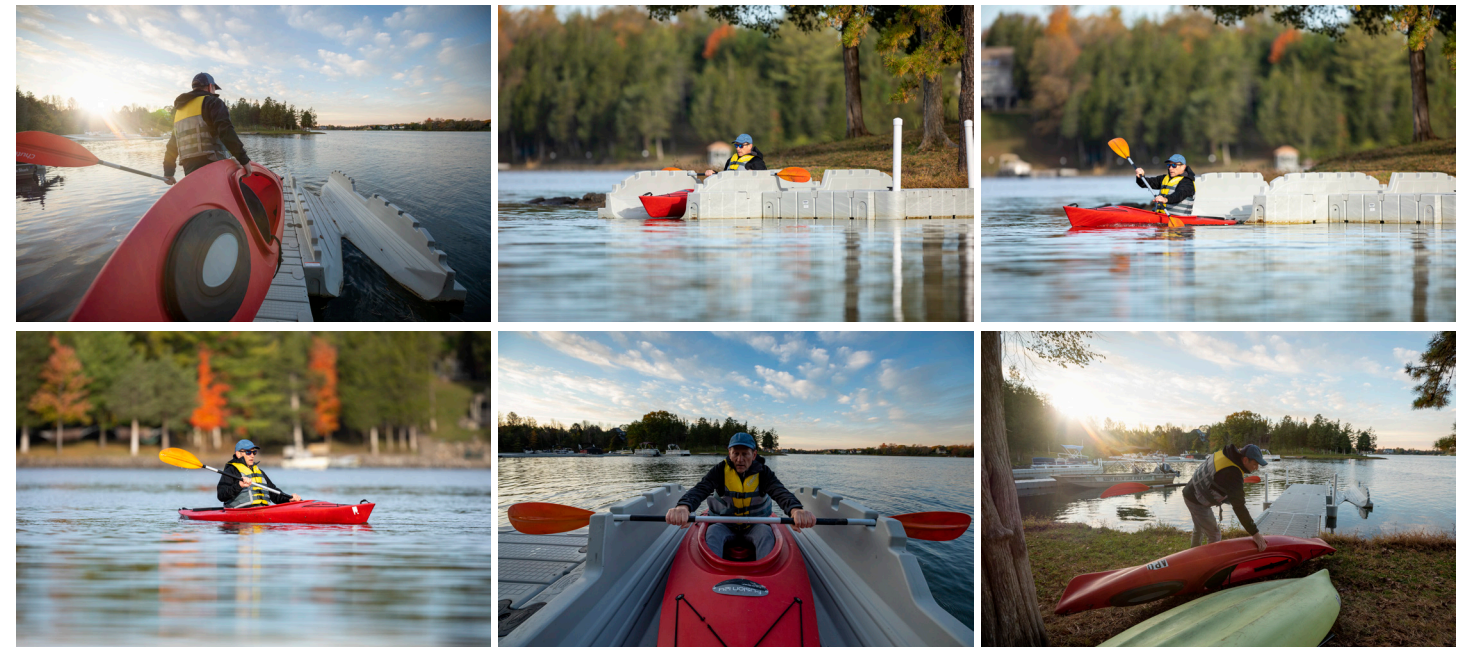

EZ LAUNCH[®] RESIDENTIAL

ENJOY *Paddling* ANYWHERE

- Allows users a stable and dry entry into the water
- Launch-assist paddle notches for support in kayak entry & exit
- Ability to connect to virtually any dock
- Great for canoes and stand up paddle boards too!

Paddle notches

Paddle notches make launching and docking a breeze, as you glide into and out of the water.

Safely enter and exit the water while staying dry

Long timers to first timers, the unmatched stability of the EZ Kayak Launch makes getting into and out of the water easy, safe and dry.

EZ KAYAK LAUNCH

EZ Kayak Launch is the quickest, easiest way to reconnect with the nature you love. Whether you have the whole day ahead of you or just a few minutes to spare, our launch provides security and stability to both seasoned veterans and novice kayakers, getting you into the water faster and more often than ever before.

WHY EZ DOCK IS THE BEST INVESTMENT YOU WILL EVER MAKE ON YOUR

Water Front

The EZ Kayak Launch is the perfect solution for all abilities and experience levels. It's designed to help anyone transfer into a watercraft independently and securely and enjoy a stable launch regardless of waves caused by tides, wind or boat wakes.