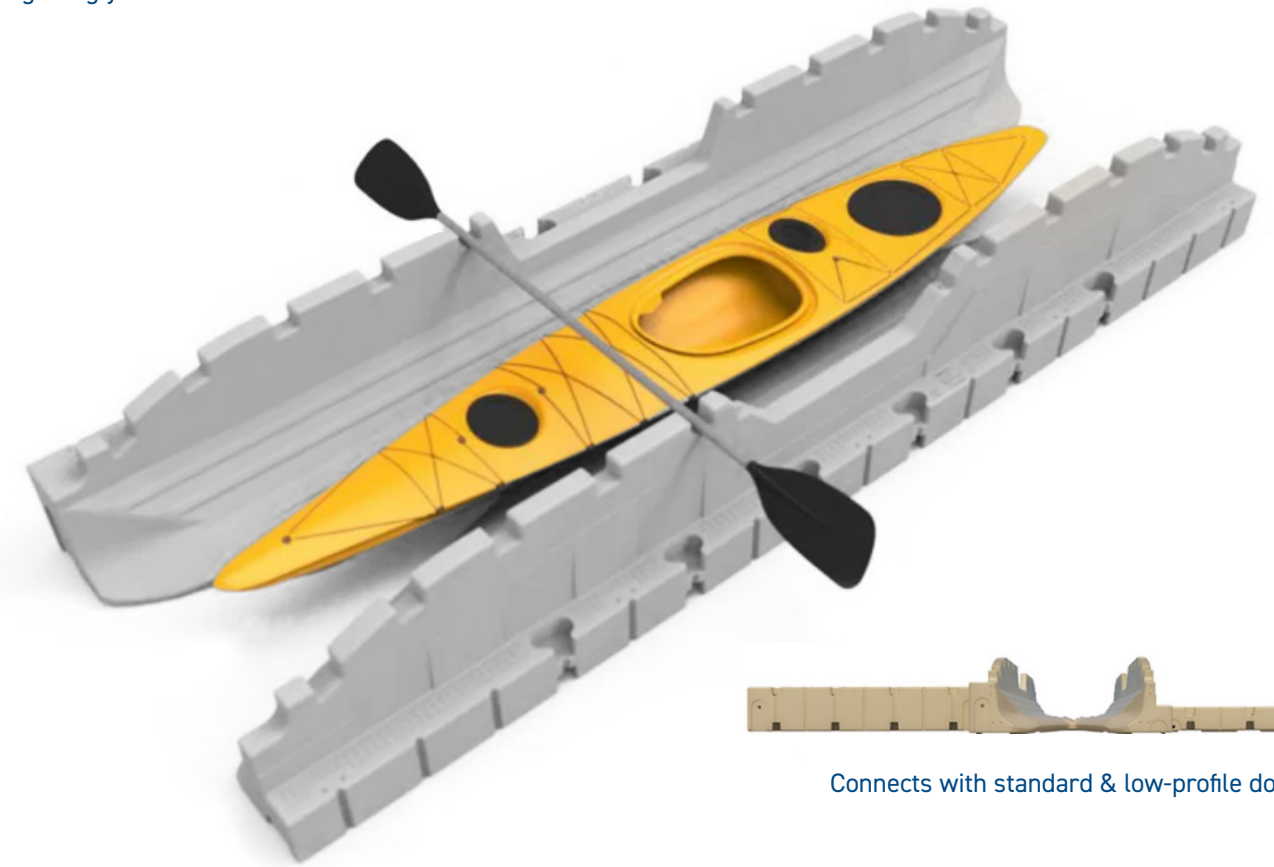

EZ LAUNCH[®] RESIDENTIAL

ENJOY *Paddling* ANYWHERE

- Allows users a stable and dry entry into the water
- Launch-assist paddle notches for support in kayak entry & exit
- Ability to connect to virtually any dock
- Great for canoes and stand up paddle boards too!

Paddle notches

Paddle notches make launching and docking a breeze, as you glide into and out of the water.

Safely enter and exit the water while staying dry

Long timers to first timers, the unmatched stability of the EZ Kayak Launch makes getting into and out of the water easy, safe and dry.

Connects with standard & low-profile dock sections

**EZ KAYAK LAUNCH CAN FIT ANY WATERFRONT
 – CONTACT YOUR LOCAL EZ DOCK SALES FOR
 MORE INFORMATION**

Part #	Description	Color	Size	Flotation
200900 200900-EZGR	EZ Launch for Kayaks	Beige Grey	168" x 58" x 24" 4.26m x 1.47m x 61cm	750 lbs. 340kg
200683	EZ Launch Extension RAIL	Aluminum	5 lbs. 2.2kg	N/A
208112	EZ Launch Slide Bunk Kit	Blue	5 lbs. 2.2kg	N/A

WHY EZ DOCK IS THE BEST INVESTMENT YOU WILL EVER MAKE ON YOUR

Water Front

The EZ Kayak Launch is the perfect solution for all abilities and experience levels. It's designed to help anyone transfer into a watercraft independently and securely and enjoy a stable launch regardless of waves caused by tides, wind or boat wakes.